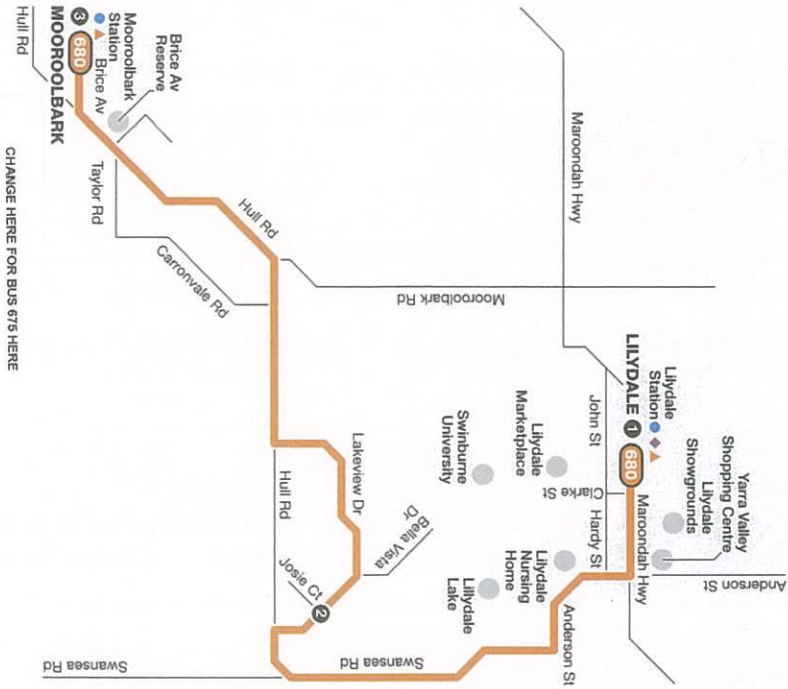

Lilydale to Mooroolbark

Route 680 via Lakeview Estate

Zone 2

Ticketing zone
Zone 2
Connecting train
Connecting V/Line coach
Connecting bus
Timming point

For more information visit ptv.vic.gov.au or call 1800 800 007 (9am - midnight daily)
MAP NOT TO SCALE