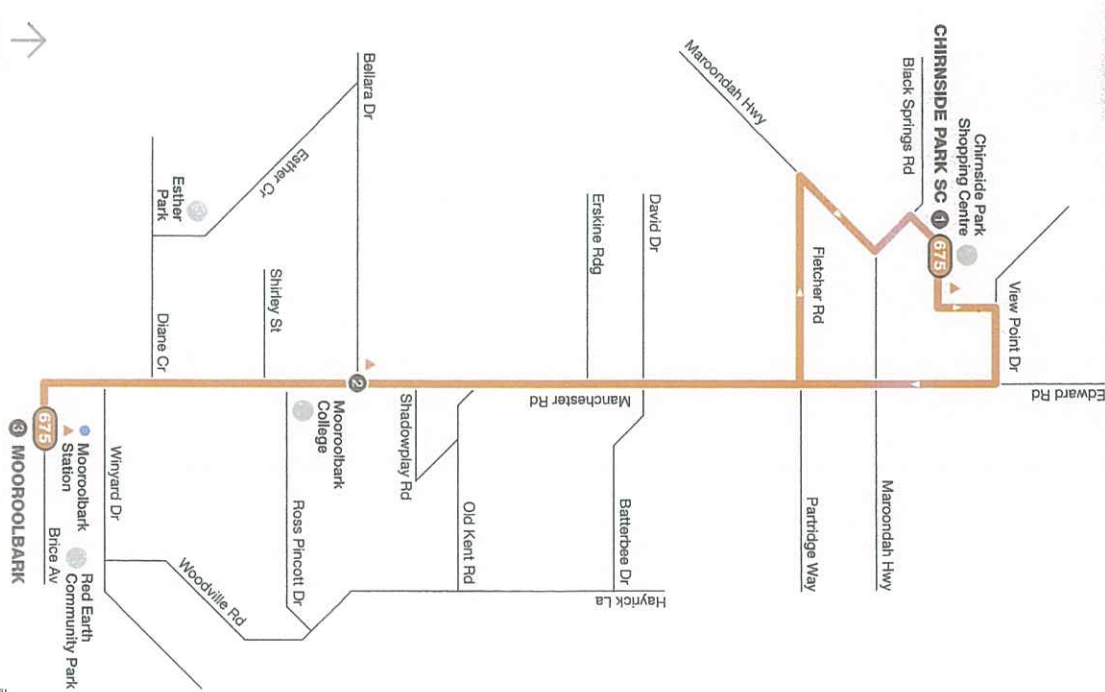

Chirnside Park SC to Mooroolbark

Route 675 via Manchester Rd

Zone 2

Ticketing zone
 Zone 2
 Connecting train
 Connecting V/Line coach
 Connecting bus
 Timming point

For more information visit ptv.vic.gov.au or call 1800 800 007 (9am - midnight daily)
 MAP NOT TO SCALE

Route 680 Lilydale via Lakeview Dr

Service operates from 05.12.2011 until further notice

		Monday to Friday																
Morning (am) / Afternoon (pm)		am	am	am	am	am	am	am	am	pm	pm	pm	pm	pm	pm	pm	pm	
Mooroolbark Railway Station/Brice Ave (Mooroolbark)		6:04	6:34	7:04	7:34	8:11	9:09	10:09	11:09	12:09	1:09	2:09	3:14	3:42	4:20	4:50	5:20	5:50
Mooroolbark CFA Office/Lakeview Dr (Lilydale)		6:12	6:42	7:12	7:43	8:20	9:18	10:18	11:18	12:18	1:18	2:18	3:23	3:51	4:29	4:59	5:29	5:59
Lilydale Railway Station/Maroondah Hwy (Lilydale)		6:22	6:52	7:22	7:54	8:31	9:29	10:29	11:29	12:29	1:29	2:29	3:34	4:02	4:40	5:10	5:40	6:10

Route 675 Chirnside Park SC via Manchester Rd

Service operates from 05.12.2011 until further notice

		Monday to Friday													
Morning (am) / Afternoon (pm)		am	am	am	am	am	pm	pm	pm	pm	pm	pm	pm	pm	
Mooroolbark Railway Station/Brice Ave (Mooroolbark)		6:38	7:38	8:38	9:38	10:38	11:38	12:38	1:38	2:38	3:03	4:05	5:05	6:05	7:05
Sheridan Ave/Manchester Rd (Mooroolbark)		6:41	7:41	8:41	9:41	10:41	11:41	12:41	1:41	2:41	3:06	4:08	5:08	6:08	7:08
Chirnside Park Shopping Centre/Maroondah Hwy (Chirnside Park)		6:46	7:46	8:46	9:46	10:46	11:46	12:46	1:46	2:46	3:11	4:13	5:13	6:13	7:13