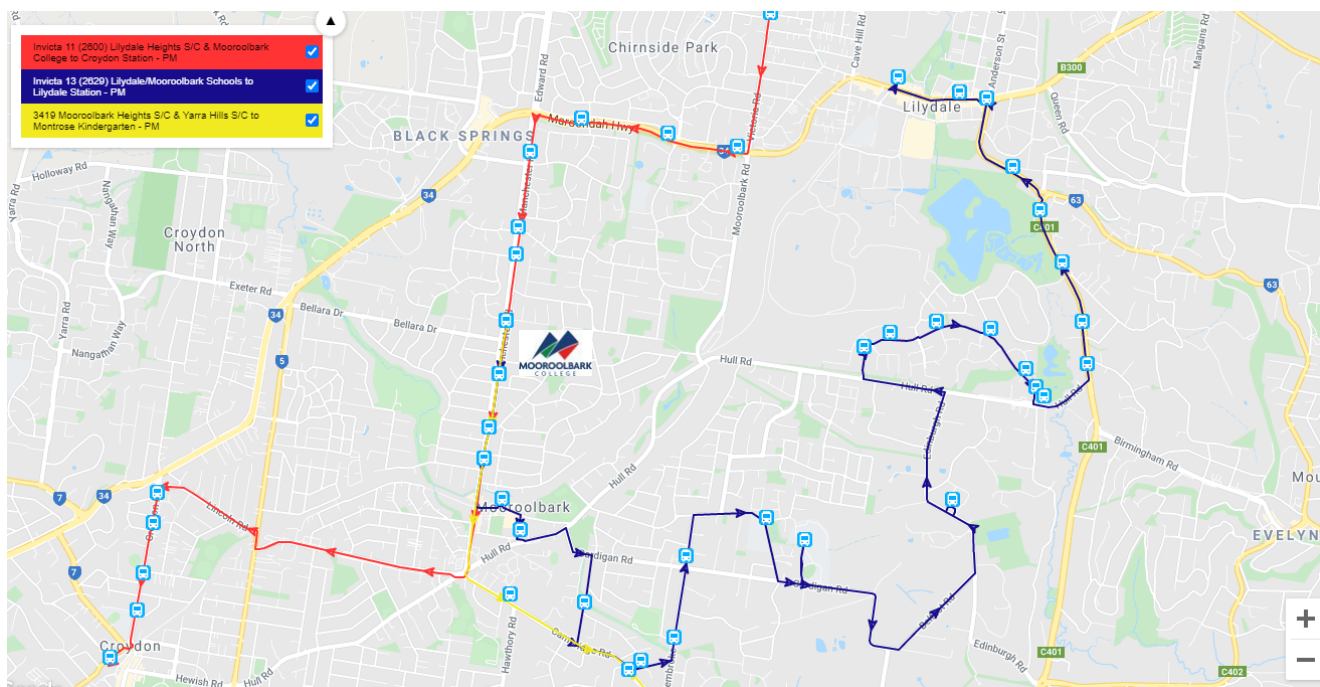

This information is available at <https://www.venturabus.com.au/live-tracking/details/76/mooroolbark-college#>