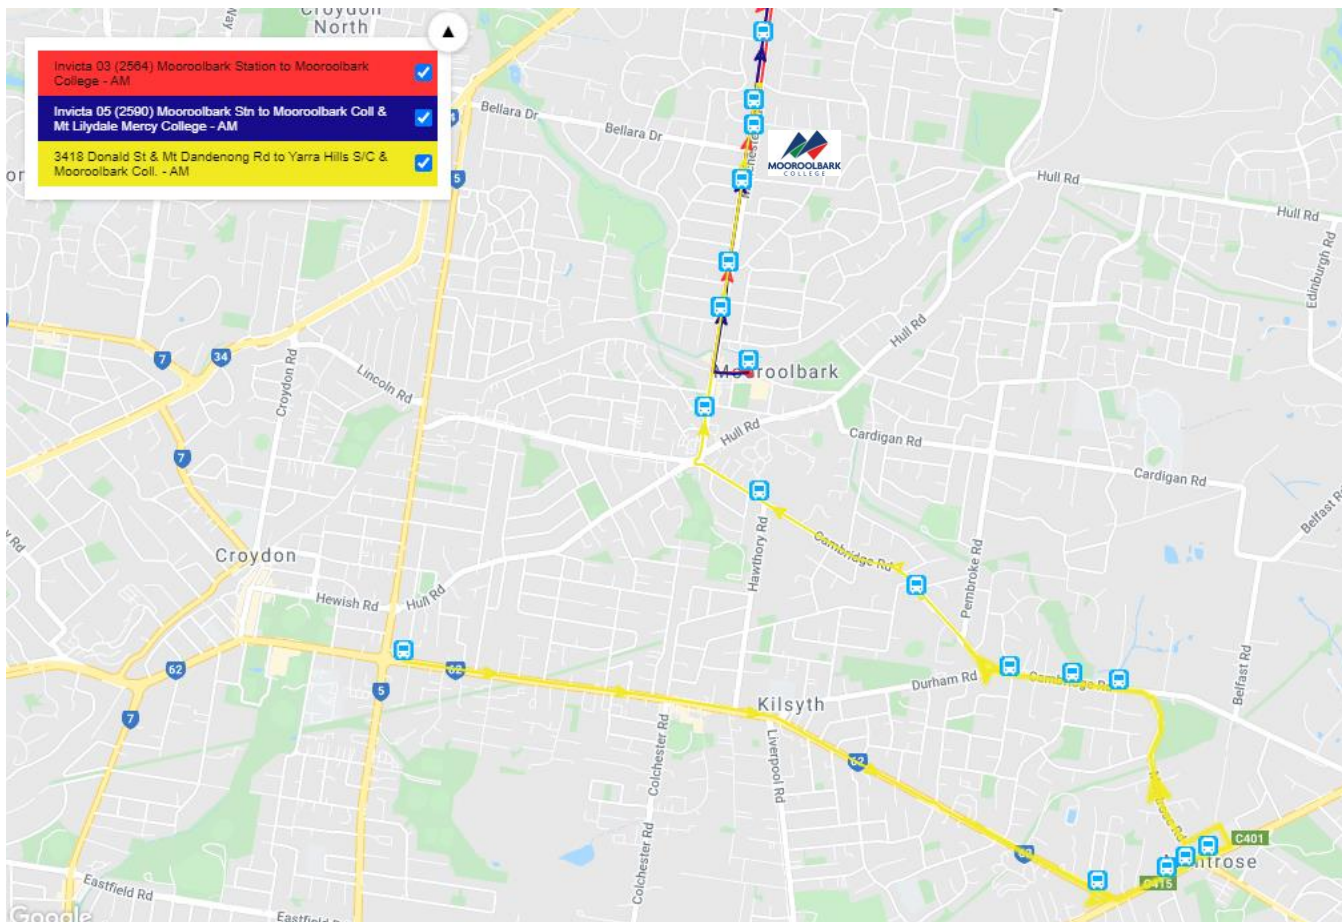

AM SCHOOL BUS ROUTES

PM SCHOOL BUS ROUTES